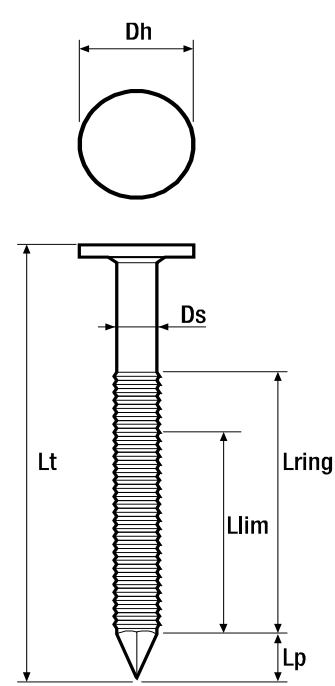

## TECHNICAL SHEET

### RING NAIL FULL ROUND HEAD

DIMENSIONS					
Diameter Ø ds [mm]	Length total Lt [mm]	Head diameter dh [mm]	Length Point min. Lp [mm]	Length ring max. Lring [mm]	Length glue max. Llim [mm]
<b>4,00</b>	<b>40-60mm</b>	<b>8,00</b>	<b>3,00</b>	<b>35-55mm</b>	<b>NPD</b>

MATERIAL CHARACTERISTICS					
Diameter Ø ds [mm]	Length total Lt [mm]	Characteristic withdrawal parameter f <sub>ax,k</sub> [N/mm <sup>2</sup> ]	Head pull-through f <sub>head,k</sub> [N/mm <sup>2</sup> ]	Characteristic yield moment M <sub>y,k</sub> [Nmm]	Characteristic tensile capacity f <sub>tens,k</sub> [kN]
<b>4,00</b>	<b>40-60</b>	<b>6,36</b>	<b>8,82</b>	<b>7</b>	<b>7,92</b>
<i>* Values for pull strength f<sub>ax,k</sub> and tensile capacity f<sub>head,k</sub> are based on characteristic wood density ρ<sub>k</sub>=350 kg/m<sup>3</sup> (C24). In calculations with other wood density multiply values by ρ<sub>k</sub>/350.</i>					