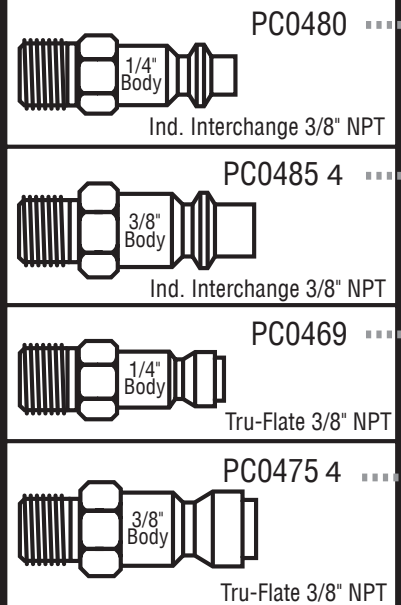

Available Plugs (Not Included with Tool)