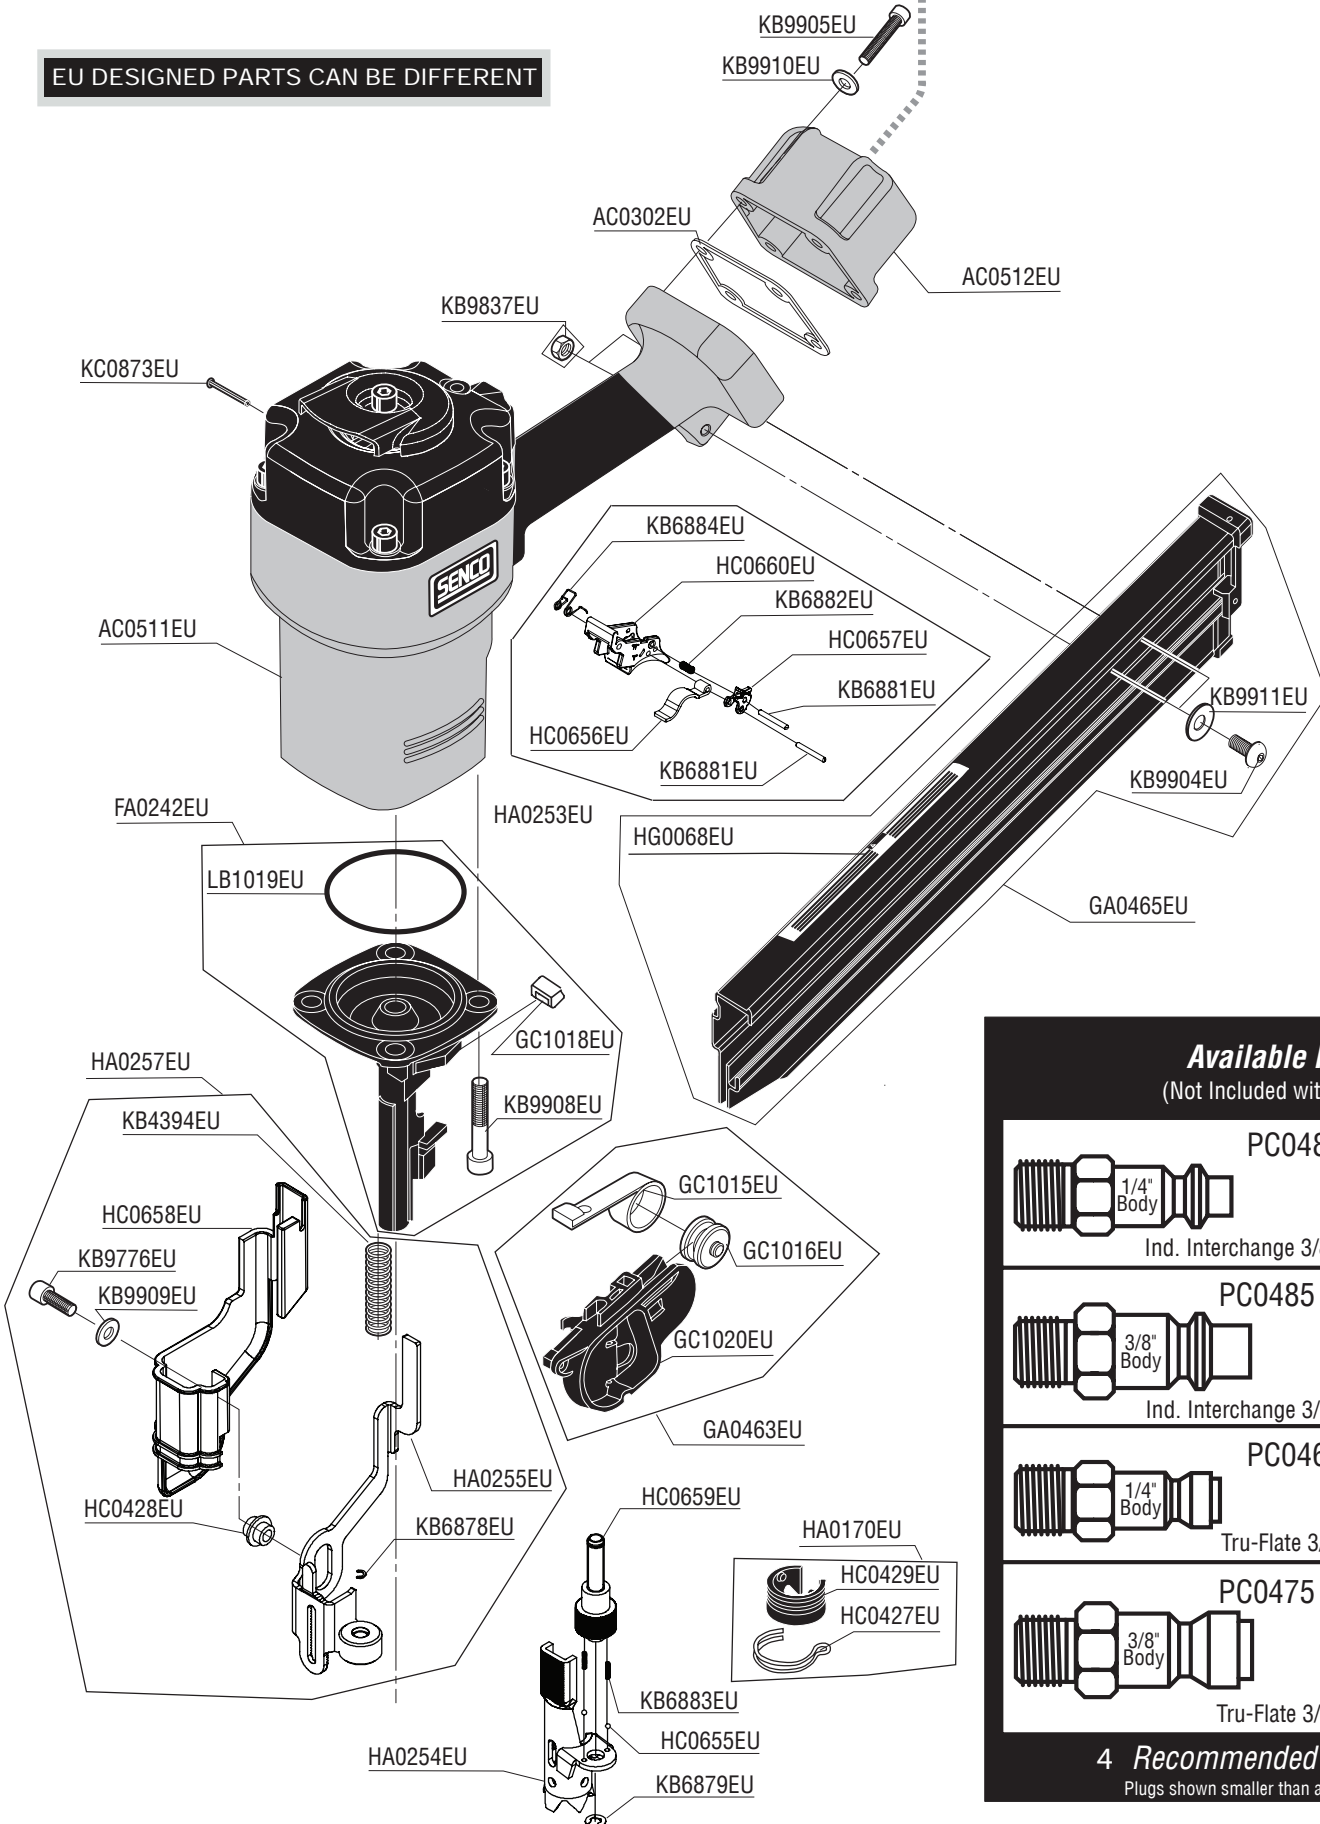

EU DESIGNED PARTS CAN BE DIFFERENT