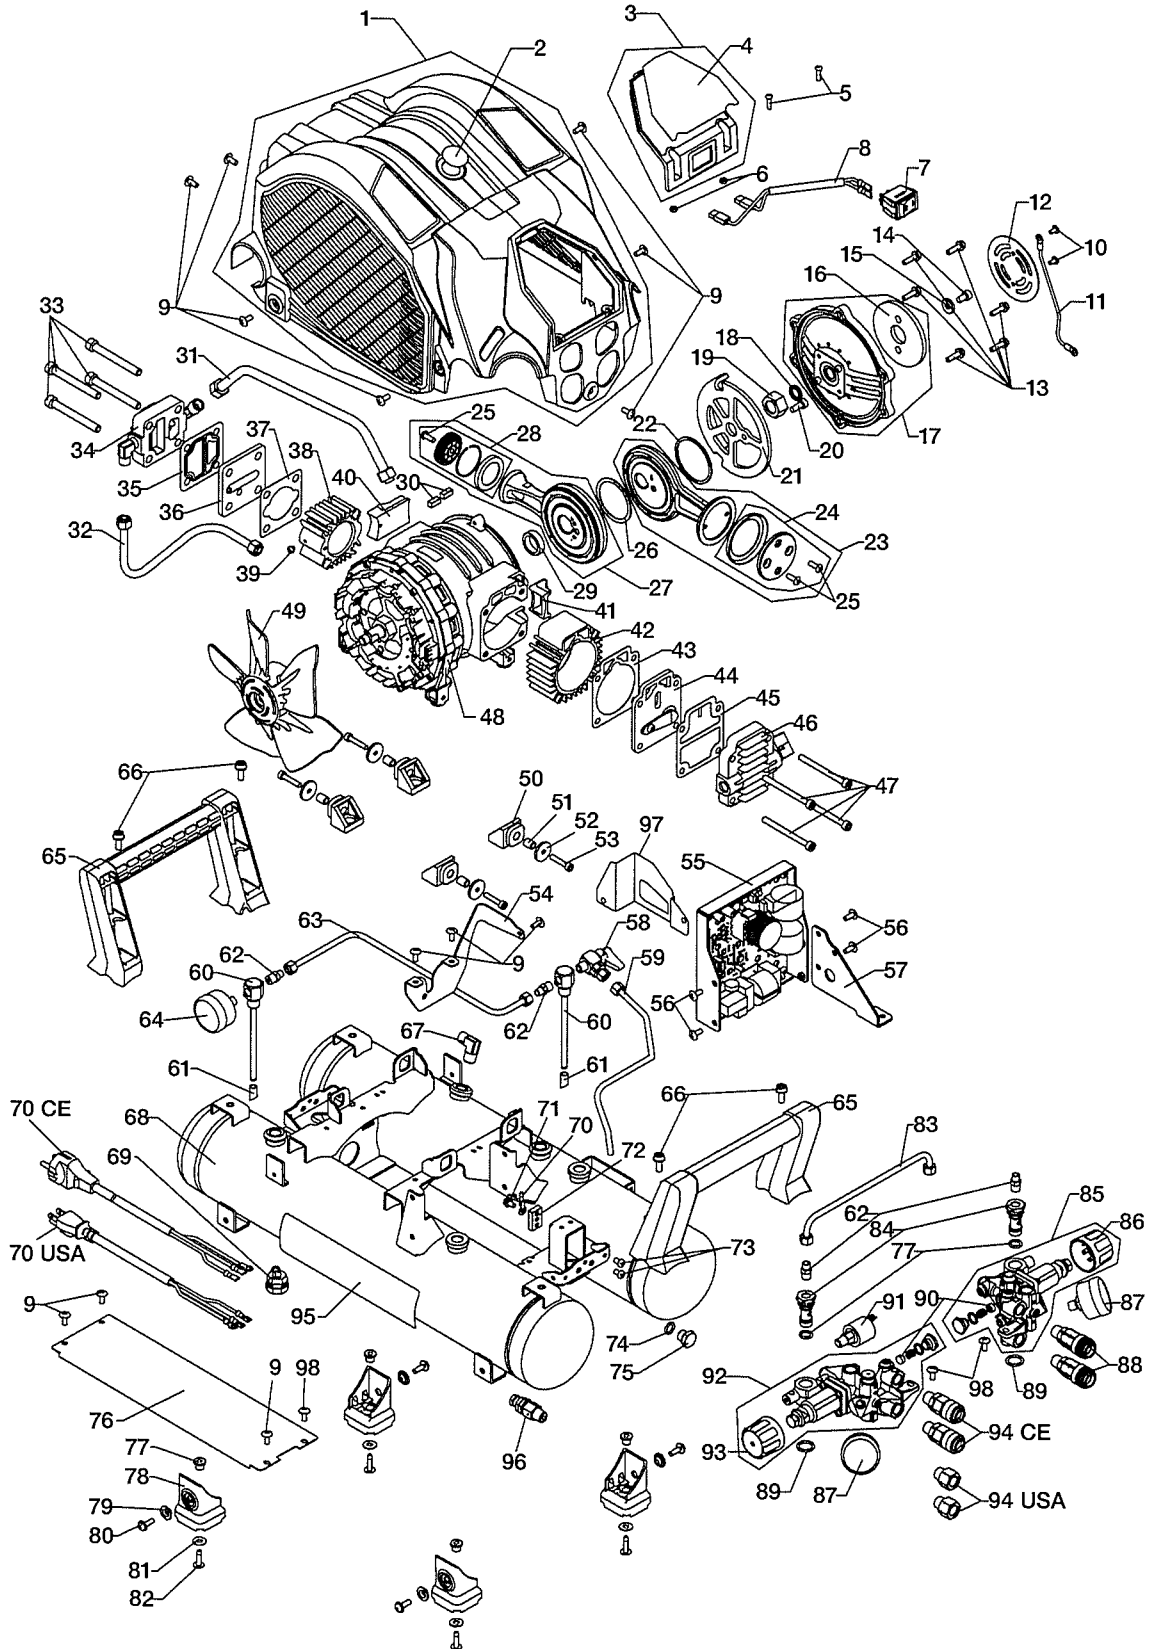

# AKHL1260E

EXPLODED  
VIEW AND SPARE  
PARTS LIST

SCHEMA ECLATE ET  
LISTE DES PIECES  
DE RECHANGE

DESPIECE DE LA  
MAQUINA Y LISTA  
DE RECAMBIOS

EINZELTEILDAR-  
STELLUNG UND  
ERSATZEILLISTE

ESPLOSO DEI  
COMPONENTI DE  
ELENCO DELLE  
PARTI DI RICAMBIO

Rep	CODE	DESCRIPTION
1	AK70678	COVER ASSY 1260E
2	AK15952	GATE LABEL 1260E
3	AK70674	SWITCH PANEL ASSY 1260E
4	AK15915	PANEL LABEL 1260E
5	AA21157	PAN HEAD SCREW 4X15
6	CC41103	HEX. NUT 1-4
7	AK14857	POWER SWITCH ASSY
8	AK15949	SWITCH WIRE ASSY 1260E
9	AA34805	SCRW 5X12
10	BB40448	BOLT 4 X 6 T29036/T29062(REPLACES TA15543)
11	AK15774	MORTOR WIRE
12	AK15293	FILTER RETAINER
13	BB43804	SCREW 5X18
14	BB40416	SCREW 6X10
15	EE39836	WASHER 6.2X17X3
16	AK15292	FILTER ELEMENT
17	AK70546	CRANKCASE CAP ASSY
18	AK14617	SHAFT COLLAR
19	CC41107	NUT 1-16 P1.5
20	BB40436	HEX.BOLT 6 X 14
21	AK15117	FLYWHEEL BALANCER
22	AK15137	6910 STOPPER
23	AK70418	CONNECTING ROD UNIT 60 KIT
24	AK81332	LIP RING MAINTENANCE KIT 1260E
25	BB86702	HEXALOBULAR SOCKET HEAD CAP BUTTON BOLT 5X14
26	AK15288	6009 STOPPER
27	AK70419	CONNECTING ROD UNIT 40 KIT
28	AK81333	LIP RING 40 MAINTENANCE KIT
29	AK15861	MOTOR AXIS COLLAR
30	AK15300	KEY 6X6X13.5
31	AK81298	INTERMEDIATE PIPE UNIT
32	AK81334	DISCHARGE PIPE UNIT 1260E
33	BB40837	SCREW 8X70
34	AK81335	CYLINDER HEAD S ASSY 1260E
35	AK14143	HEAD SEAL S
36	AK70393	VALVE SEAT UNIT S
37	AK14138	CYLINDER SEAL S
38	AK15266	CYLINDER S
39	AA21571	PAN HEAD SCREW 4X4
40	AK14568	CRANKCASE SEAL S
41	AK14567	CRANKCASE SEAL F
42	AK15082	CYLINDER F
43	AK14125	CULINDER SEAL
44	AK70395	VALVE SEAT UNIT S
45	AK14128	HEAD SEAL F
46	AK81297	CYLINDER HEAD F ASSY
47	BB40838	SCREW 6X70
48	AK70594	DC BRUSHLESS MORTOR UNIT
49	AK70604	COOLING FAN UNIT
50	AK15891	DAMPER 1260E
51	AK15892	DAMPER COLLAR 1260E
52	AK15893	DAMPER HOLDER 1260E
53	BB40405	BOLT 5X25
54	AK15951	WIND GUIDE PLATE
55	AK81336	INVERTER UNIT 1260E CE